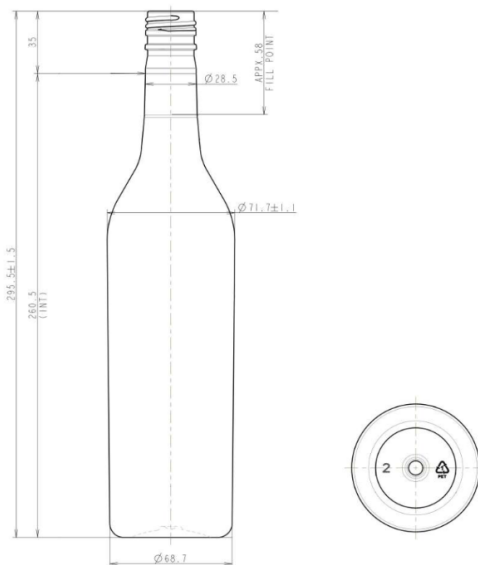

Cooper 750

General info

Item no. (SKU):	
Family / Range:	Cooper
Capacity:	750ml
Neck:	30/60 ROPP
Weight:	52
Shape:	Round
Material:	PET
Colour:	All Colours Available
Print Areas:	N/A
Country of Origin:	Lithuania

Packaging Info

Packed in Boxes

Box Dimensions (mm):	594 x 394 x 448
Quantity per box (pcs):	
Boxes per pallet (pcs):	
Quantity per pallet (pcs):	
Net weight (kg):	
Gross weight (kg):	
Pallet height (mm):	2400

Packed in PE bags on trays (Full pallet)

Tray dimensions (mm):	1200 x 800 x 50
Quantity per tray (pcs):	256
Quantity per PE bag (pcs):	
PE bags per tray (pcs):	
Trays per pallet (pcs):	7
Quantity per pallet (pcs):	1792
Net weight (kg):	93
Gross weight (kg):	113
Pallet height (mm):	2400